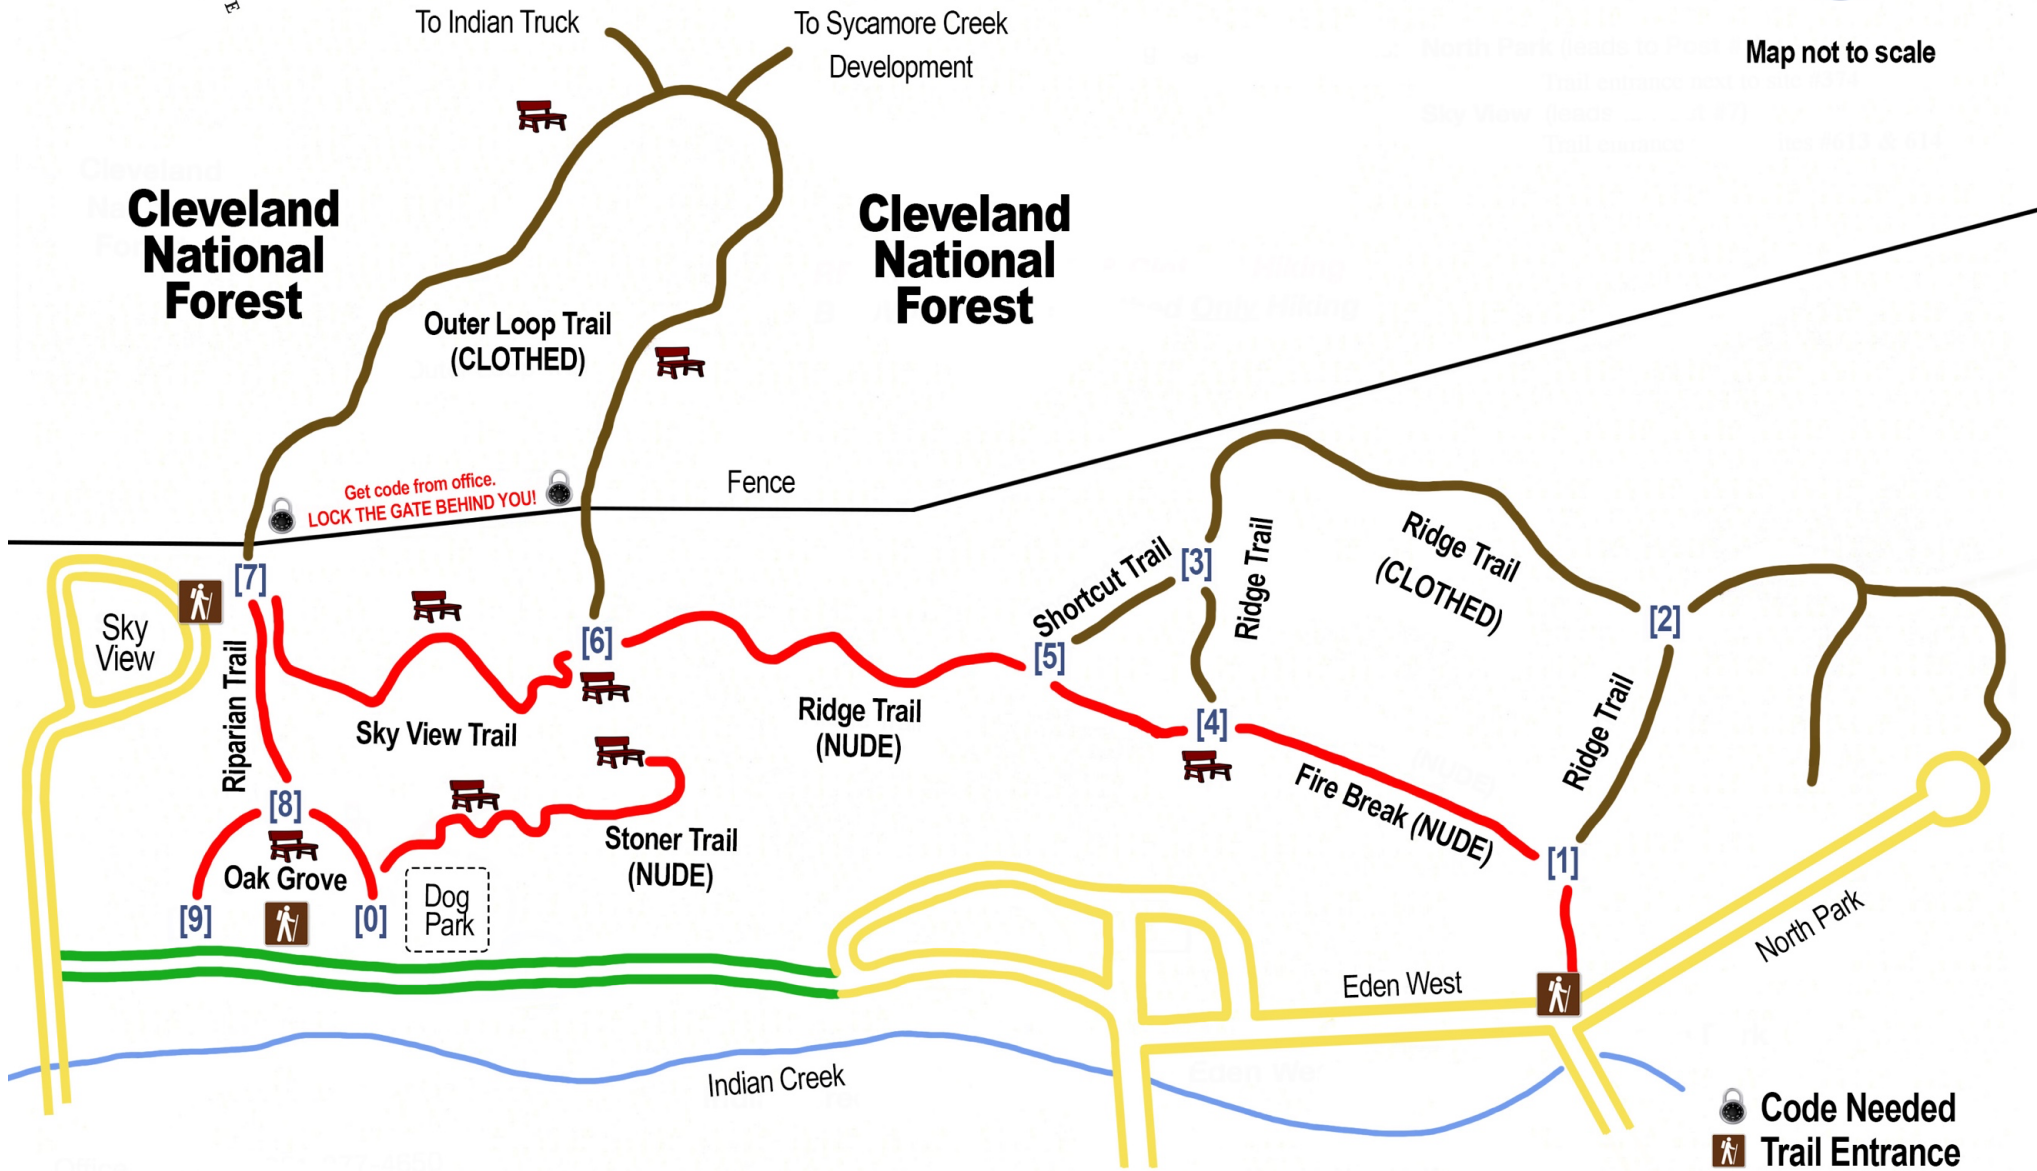

# Glen Eden Sun Club West Mountain Trails

Map not to scale

Office Phone: 951.277.4650

No smoking or littering. Clean up after your dog.

**ALL DOGS MUST BE ON LEASH!**

**RED TRAIL: Nude & Clothed Hiking**  
**BROWN TRAIL: Clothed Only Hiking**

- Code Needed
- Trail Entrance
- Nude Trail
- Clothed Trail
- Dirt Road
- Paved Road