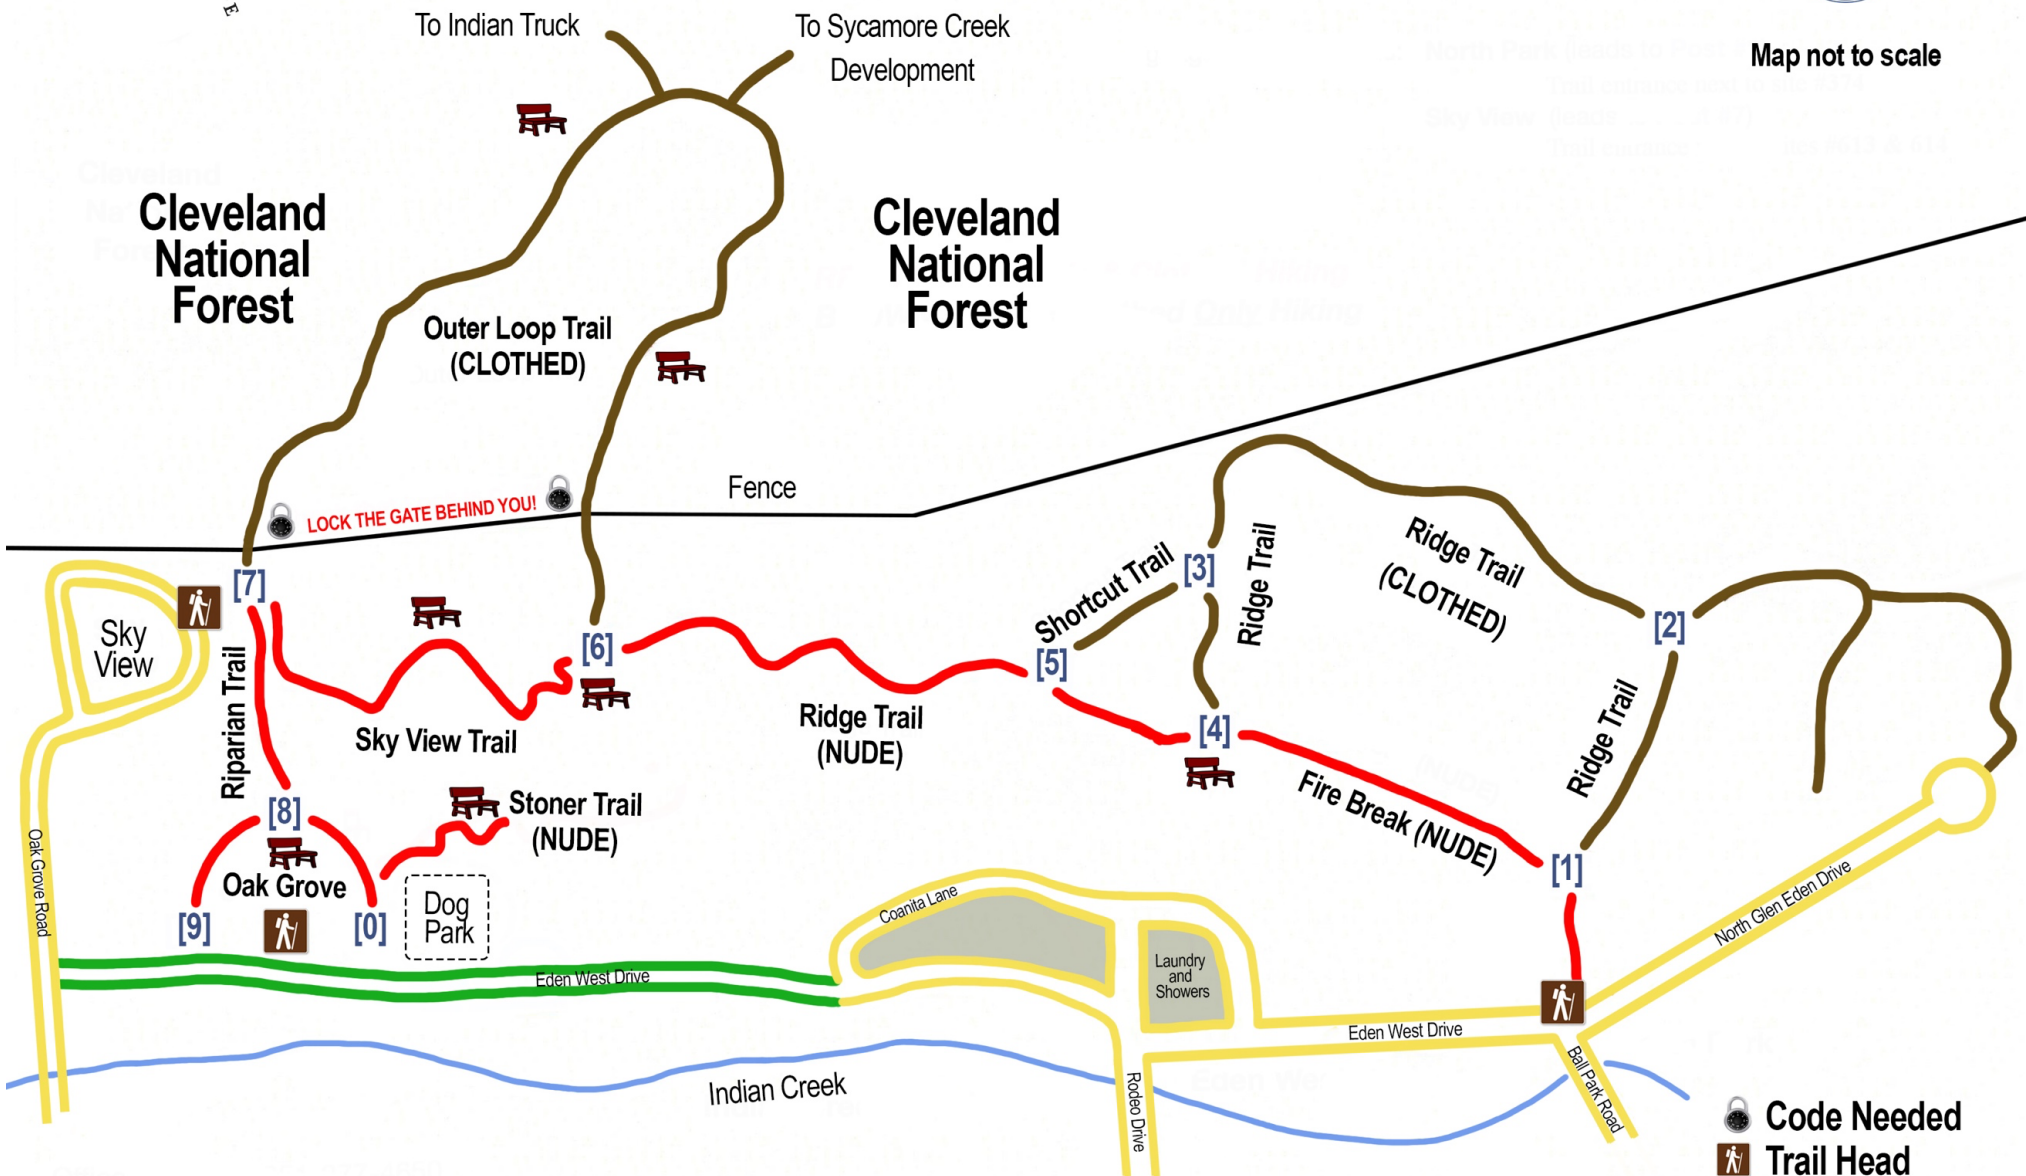

# Glen Eden Sun Club West Mountain Trails

Map not to scale

Office Phone: 951.277.4650  
 No smoking or littering. Clean up after your dog.  
**ALL DOGS MUST BE ON LEASH!**

**RED TRAIL: Nude & Clothed Hiking**  
**BROWN TRAIL: Clothed Only Hiking**

- Code Needed
- Trail Head
- Nude Trail
- Clothed Trail
- Dirt Road
- Paved Road